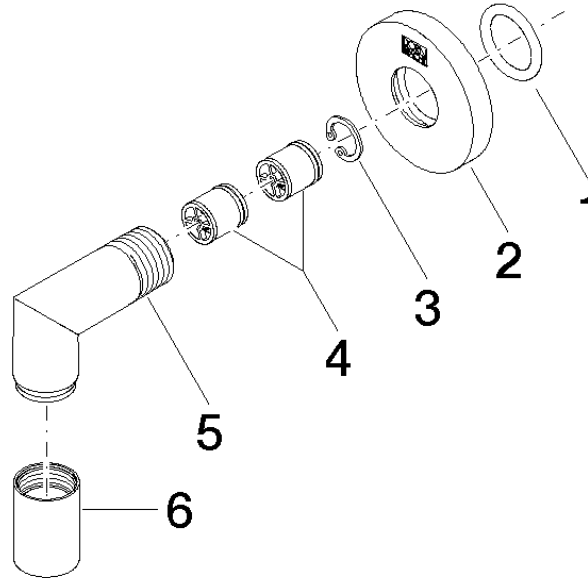

Wall elbow - Brushed Platinum

TARA

28 450 625

- 3/8" shower outlet
- rosette Ø 55 mm
- 1/2" connection

Intrinsic protection against back flow.

Fits: TARA, META

	Brushed Platinum	28 450 625-06
	Chrome	28 450 625-00
	Platinum	28 450 625-08
	Dark Chrome	28 450 625-19
	Light Gold	28 450 625-26
	Brushed Light Gold	28 450 625-27
	Brushed Durabrass (23kt Gold)	28 450 625-28
	Matte Black	28 450 625-33
	Brushed Bronze	28 450 625-42
	Brushed Champagne (22kt Gold)	28 450 625-46
	Champagne (22kt Gold)	28 450 625-47
	Brushed Chrome	28 450 625-93
	Brushed Dark Platinum	28 450 625-99

Recommended miscellaneous

- Concealed wall elbow -** 35 085 970 90
- max. recess depth 163 mm
  - min. recess depth 90 mm

28 450 625

mm [inches]

### Flow rate chart

### Spare parts list

No.	Item Number	Name	Quantity used	Delivery time
1	90 14 10 026 00 90	seal	1	2
2	09 27 22 503-06	rosette	1	10
3	09 16 01 014 90	ring	1	2
4	90 23 01 141 00 90	back-flow preventer	2	2
6	90 21 02 069 00-06	cover	1	10