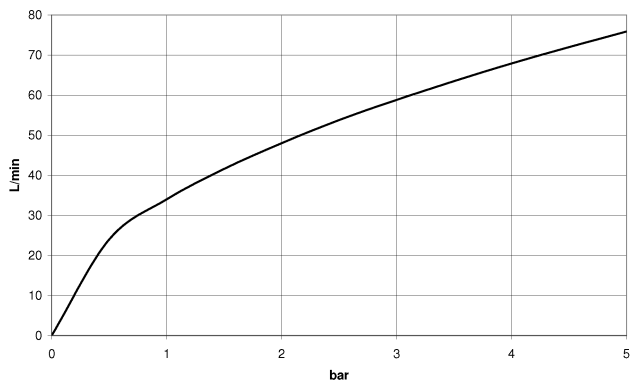

Wall elbow - Brushed Platinum

TARA

28 450 625

- 3/8" shower outlet
- rosette Ø 55 mm
- 1/2" connection

Intrinsic protection against back flow.

Fits: TARA, META

	Brushed Platinum	28 450 625-06
	Chrome	28 450 625-00
	Platinum	28 450 625-08
	Dark Chrome	28 450 625-19
	Light Gold	28 450 625-26
	Brushed Light Gold	28 450 625-27
	Brushed Durabrass (23kt Gold)	28 450 625-28
	Matte Black	28 450 625-33
	Brushed Bronze	28 450 625-42
	Brushed Champagne (22kt Gold)	28 450 625-46
	Champagne (22kt Gold)	28 450 625-47
	Brushed Chrome	28 450 625-93
	Brushed Dark Platinum	28 450 625-99

Recommended miscellaneous

- Concealed wall elbow -** 35 085 970 90
- max. recess depth 163 mm
  - min. recess depth 90 mm

28 450 625

mm [inches]

### Flow rate chart